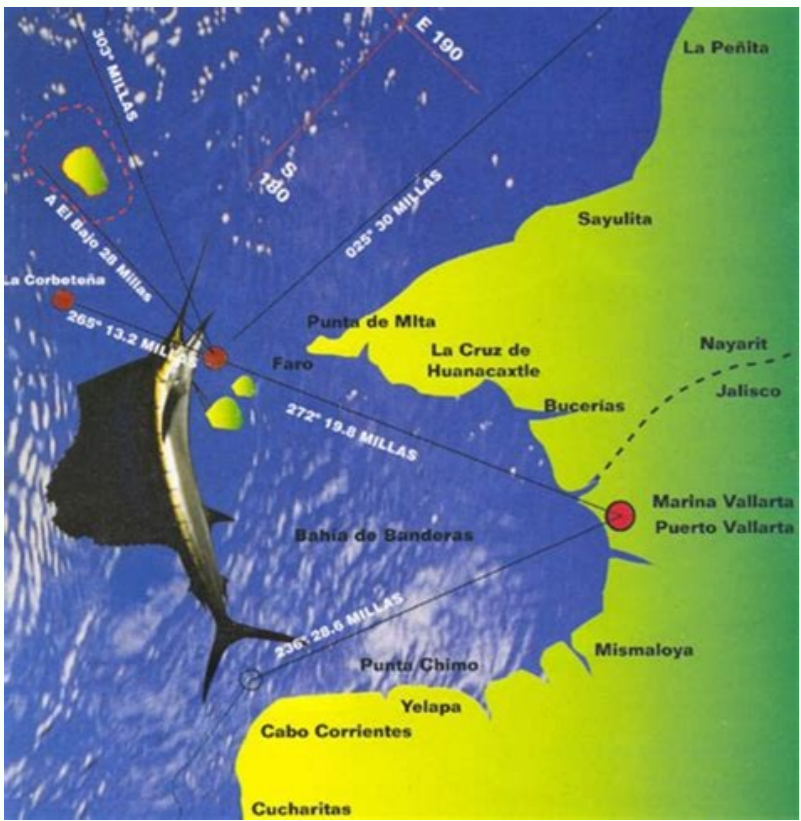

Fishing report apalachicola fl

Apalachicola fl fishing report. Fishing report apalachicola florida.